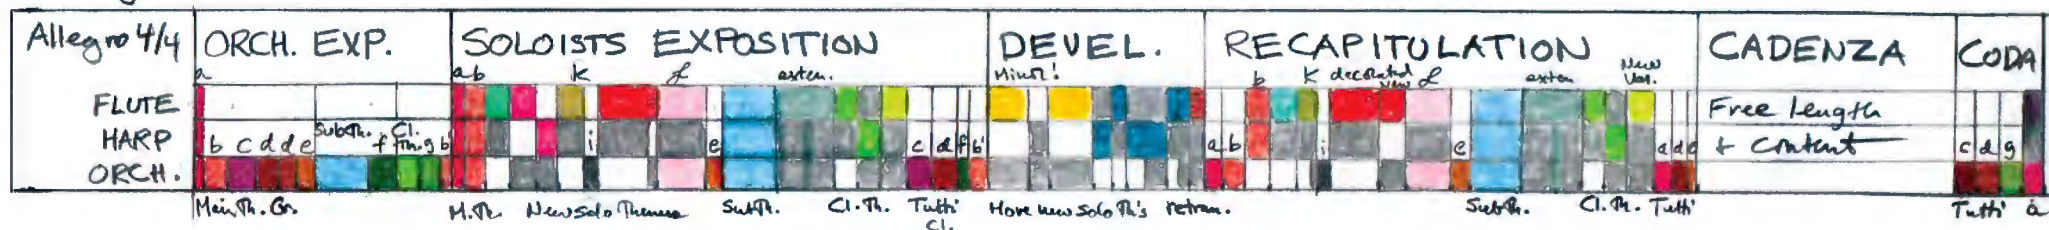

C Major - Tonic

F Major - Sub. Dominant

C Major - Tonic (Very free Sonata-Rondo Structure)

Mozart: Concerto in C for Flute + Harp K. 299

MUSICMAP

BY LORENZO MITCHELL

(207) 374-5391 • mitchellmusicmap.com