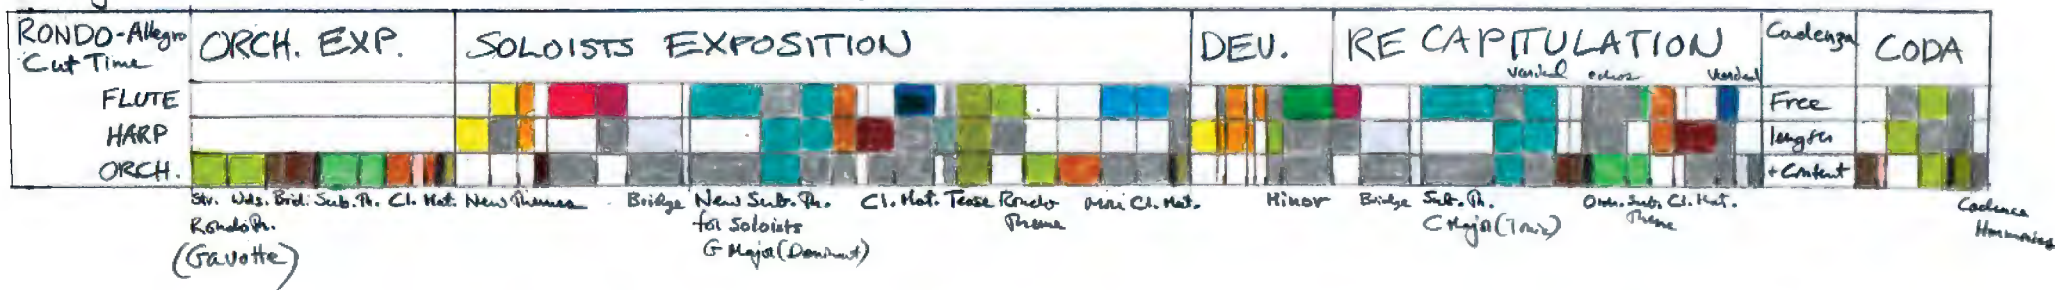

C Major - Tonic

F Major - Sub. Dominant

C Major - Tonic (Very free Sonata-Rondo Structure)

Mozart: Concerto in C for Flute + Harp K. 299

MUSICMAP

BY LORENZO MITCHELL

(207) 374-5391 • mitchellmusicmap.com